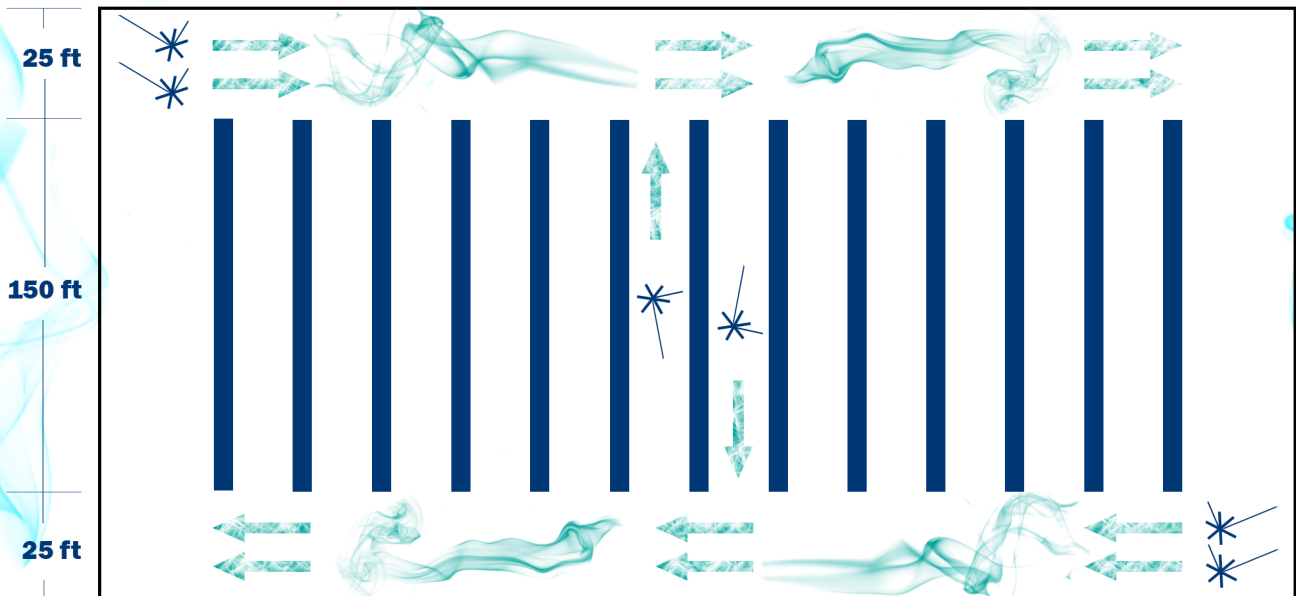

herkules Fans™

Move Air the Right Way for Energy Savings!

Ceiling mount to move air sideways, not down. It's that easy.

INDUSTRIAL / COMMERCIAL

QUIET BLADE DESIGN

LONG LIFE

24/7 OPERATION

COMFORT

LOW ENERGY

EASY INSTALLATION

LOW MAINTENANCE

**3-POINT
3-POINT
3-POINT**

**TRUSS MOUNTING KIT TO
VERTICALLY MOUNT THE
FAN FOR HORIZONTAL AIR
FLOW**

Why Herkules Fans are so Effective:

- One 7' high volume, low speed (HVLS) industrial fan moves air over 300 feet
- Mounted to flow sideways, multiple HVLS fans work together in larger buildings to create circulation that provides cooling airflow in summer and moves warm ceiling air down to floor level in winter
- Low maintenance sealed, direct drive motor
- 7' fan weighs less than 45 lbs simplifying installation; compare to 300+ lbs for gearbox driven models
- Fans work together to move air using fewer fans and much less energy than conventional downward facing ceiling fans
- Free plant layout review to suggest optimal fan locations

Specification and General Information

<p>Motor</p> <p>90% Efficiency; Sealed Direct Drive</p>	<p>Power Consumption</p> <p>10-350 Watts (Variable Speed)</p>	<p>Standard Input Power</p> <p>208V - 220V, Single Phase</p>	<p>Mount Type</p> <p>Ceiling - 3-Point Chain Mount</p>
<p>Weight</p> <p>45 LBS</p>	<p>Noise Level</p> <p>55 Decibels at 132 RPMs</p>	<p>Blades</p> <p>6 Aircraft Grade Aluminum Aerodynamically Optimized Design</p>	<p>Speed Control Potentiometer</p> <p>1 - 200 RPMs</p>
<p>Controller On / Off; Push Button Operated. Speed Control. Attaches to Wall / Post.</p>			

OLD
Traditional Style

A traditional ceiling mounted fan must work against gravity, so it is generally **HEAVIER** and requires **MORE POWER**. It also does not work in conjunction with other fans so **MORE FANS ARE NEEDED** for effective air movement.