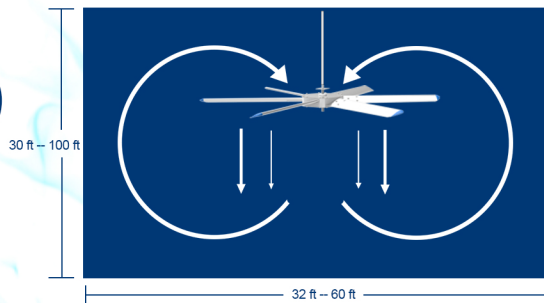

Specification and General Information

Motor 90% Efficiency; Sealed Direct Drive	Power Consumption 10-350 Watts (Variable Speed)	Standard Input Power 208V - 220V, Single Phase	Mount Type Ceiling - 3-Point Chain Mount
Weight 45 LBS	Noise Level 55 Decibels at 132 RPMs	Blades 6 Aircraft Grade Aluminum Aerodynamically Optimized Design	Speed Control Potentiometer 1 - 200 RPMs
Controller On / Off; Push Button Operated. Speed Control. Attaches to Wall / Post.			

OLD
Traditional Style